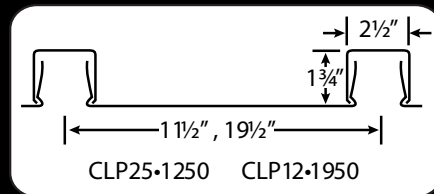

ARCHITECTURAL METAL ROOFING

FAS-LOCK™ STANDING SEAM PANELS

FAS-LOCK™ BATTEN SEAM PANELS

GROOVE LOCK PANELS

Fashion
INC.

Dependability, Quality, Service & Integrity Since 1964.

1019 NORTH STREET, OTTAWA KS 66067
(785) 242-8111 • (800) 255-1009 9 (785)242-2022
www.fashioninc.com