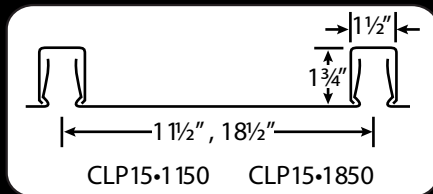

ARCHITECTURAL METAL ROOFING

FAS-LOCK™ STANDING SEAM PANELS

FAS-LOCK™ BATTEN SEAM PANELS

GROOVE LOCK PANELS

Fashion
INC.

Dependability, Quality, Service & Integrity Since 1964.

1019 NORTH STREET, OTTAWA KS 66067
(785) 242-8111 • (800) 255-1009 9 (785)242-2022
www.fashioninc.com