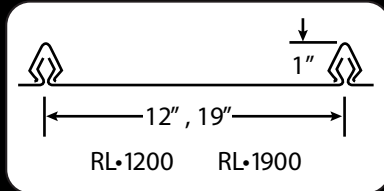

ARCHITECTURAL METAL ROOFING

FAS-LOCK™ STANDING SEAM PANELS

FAS-LOCK™ BATTEN SEAM PANELS

GROOVE LOCK PANELS

Fashion
INC.

Dependability, Quality, Service & Integrity Since 1964.

1019 NORTH STREET, OTTAWA KS 66067
(785) 242-8111 • (800) 255-1009 9 (785)242-2022
www.fashioninc.com