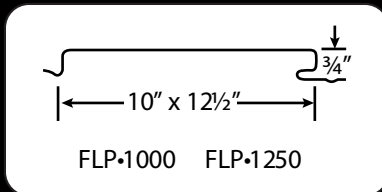

ARCHITECTURAL METAL ROOFING

FAS-LOCK™ STANDING SEAM PANELS

FAS-LOCK™ BATTEN SEAM PANELS

GROOVE LOCK PANELS

Fashion
INC.

Dependability, Quality, Service & Integrity Since 1964.

1019 NORTH STREET, OTTAWA KS 66067
(785) 242-8111 • (800) 255-1009 9 (785)242-2022
www.fashioninc.com