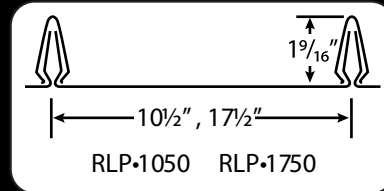

ARCHITECTURAL METAL ROOFING

FAS-LOCK™ STANDING SEAM PANELS

FAS-LOCK™ BATTEN SEAM PANELS

GROOVE LOCK PANELS

Fashion
INC.

Dependability, Quality, Service & Integrity Since 1964.

1019 NORTH STREET, OTTAWA KS 66067
(785) 242-8111 • (800) 255-1009 9 (785)242-2022
www.fashioninc.com