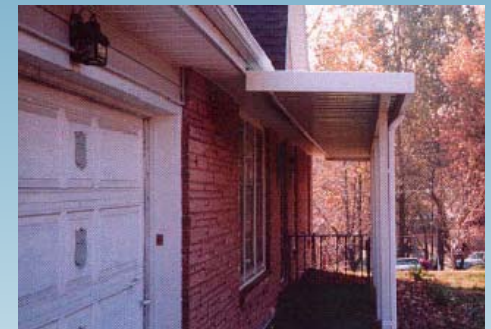

Window Awnings

Fashion, Inc.
Serving Commercial
and Residential
Patio Cover & Awning
needs since 1946

Ventilated Door Hood
(convex)

Ventilated Top (convex)
window awning

Ventilated Tops with matching
Door Hood (convex)

Dolphin Solid-Top window awnings

Whether for protection from the sun, energy savings, or for an appealing appearance, Fashion Ventilated or Dolphin Solid-top awnings add an unrealized value to your home or commercial storefront. With various point drops, styles, and a rainbow of colors to choose from, your options are too numerous to list.

Fashion offers a white flat panel or a V-panel profile in three different colors (white, bronze, and khaki). Also with our on-staff engineer we can design the cover to fit your specific needs and applications.